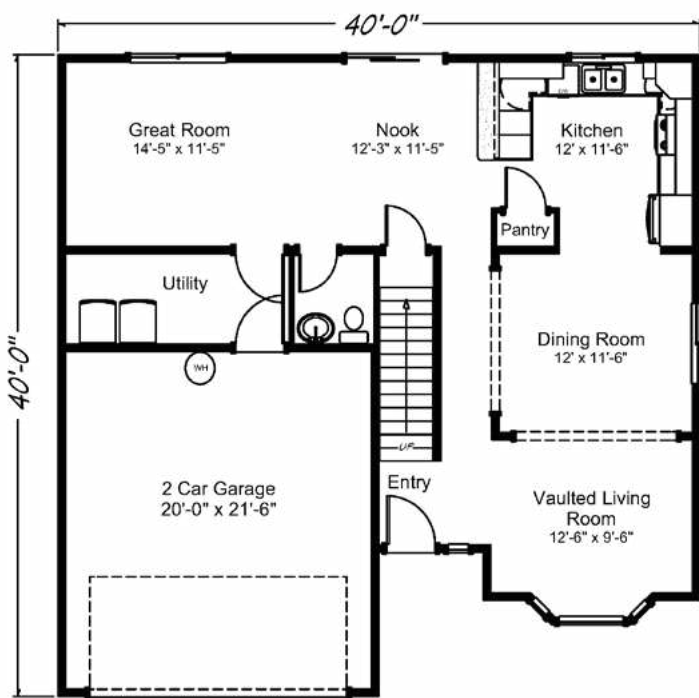

Raven's Ridge 2014 sq. ft. • 4 bedrooms • 2 1/2 baths • 2 car garage

“Built on Your Land” | RealityHomes.com

© 2007-2019 All Rights Reserved - Reality Homes Washington # REALIH984CN / Oregon CCB #166318 / Idaho Lic. #RCE-25285 Plan numbers indicate the approx. square footage of living space. Elevation renderings shown may reflect artists interpretation and/or optional features, and may not represent the finished product. Reality Homes reserves the rights to change specifications and pricing without notice or obligation.