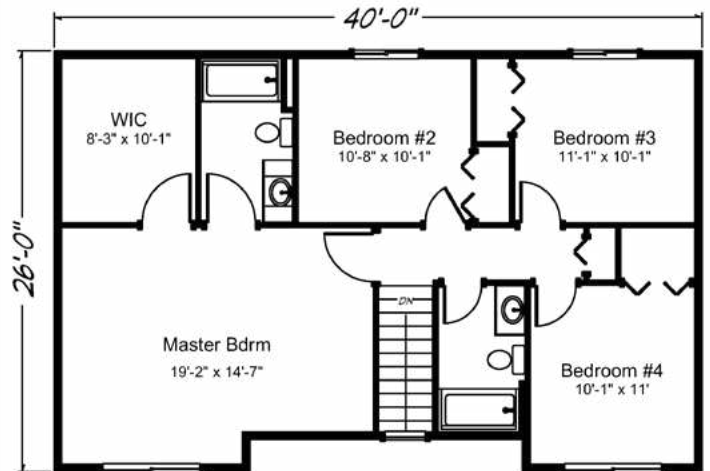

Raven's Ridge 2014 sq. ft. • 4 bedrooms • 2 1/2 baths • 2 car garage

“Built on Your Land” | RealityHomes.com

© 2007-2019 All Rights Reserved - Reality Homes Washington # REALIH984CN / Oregon CCB #166318 / Idaho Lic. #RCE-25285 Plan numbers indicate the approx. square footage of living space. Elevation renderings shown may reflect artists interpretation and/or optional features, and may not represent the finished product. Reality Homes reserves the rights to change specifications and pricing without notice or obligation.