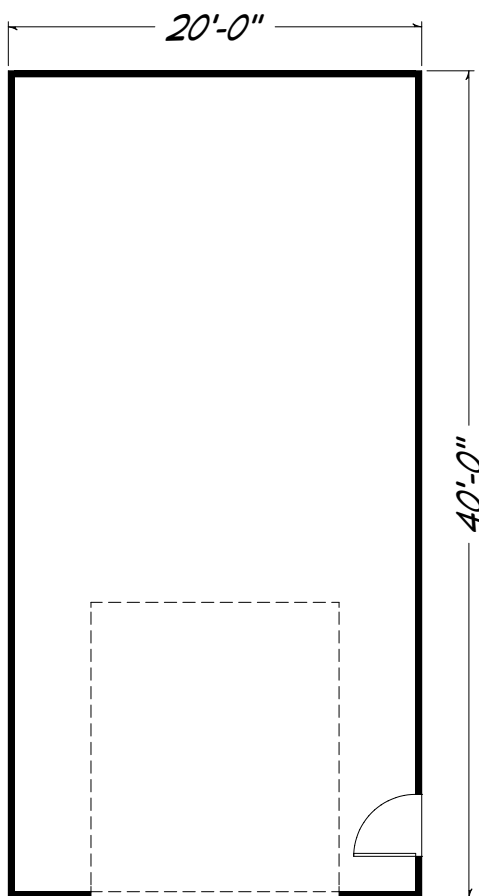

20 ft. x 40 ft. RV 800 sq. ft. Garage

“Built on Your Land” | Fairwayhomeswest.com

© 2007-2019 All Rights Reserved - Fairway Homes West AZ Lic # ROC261141. Plan numbers indicate the approx. square footage of living space. Elevation renderings shown may reflect artists interpretation and/or optional features, and may not represent the finished product. Fairway Homes West reserves the rights to change specifications and pricing without notice or obligation.