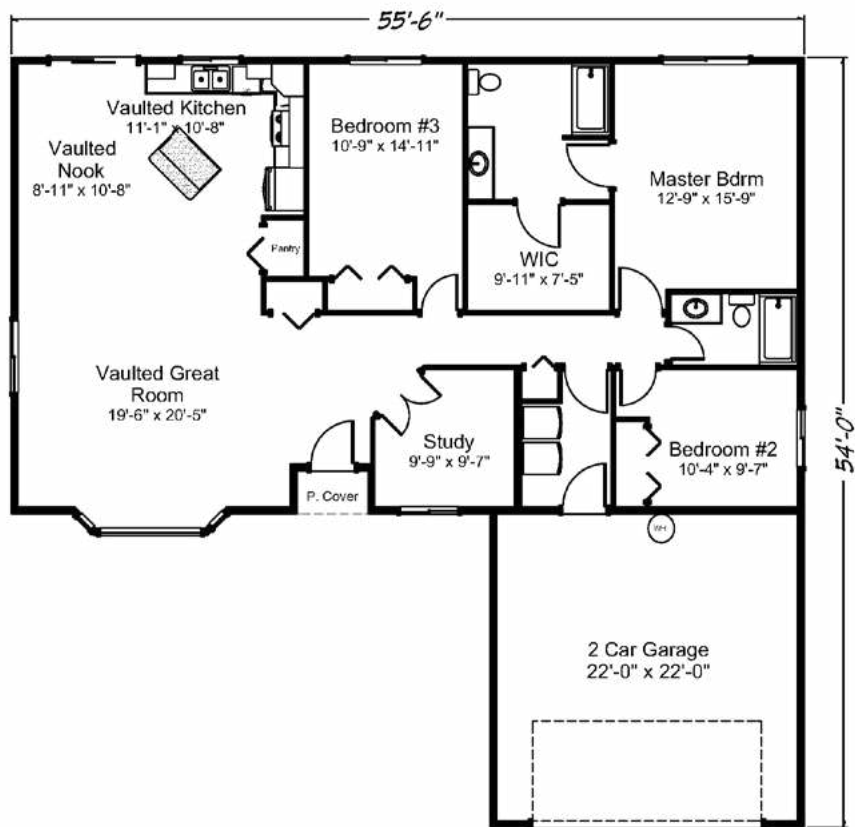

Classic 1767 sq. ft. • 3 bedrooms • 2 baths • 2 car garage

“Built on Your Land” | RealityHomes.com

© 2007-2019 All Rights Reserved - Reality Homes Washington # REALIH984CN / Oregon CCB #166318 / Idaho Lic. #RCE-25285 Plan numbers indicate the approx. square footage of living space. Elevation renderings shown may reflect artists interpretation and/or optional features, and may not represent the finished product. Reality Homes reserves the rights to change specifications and pricing without notice or obligation.