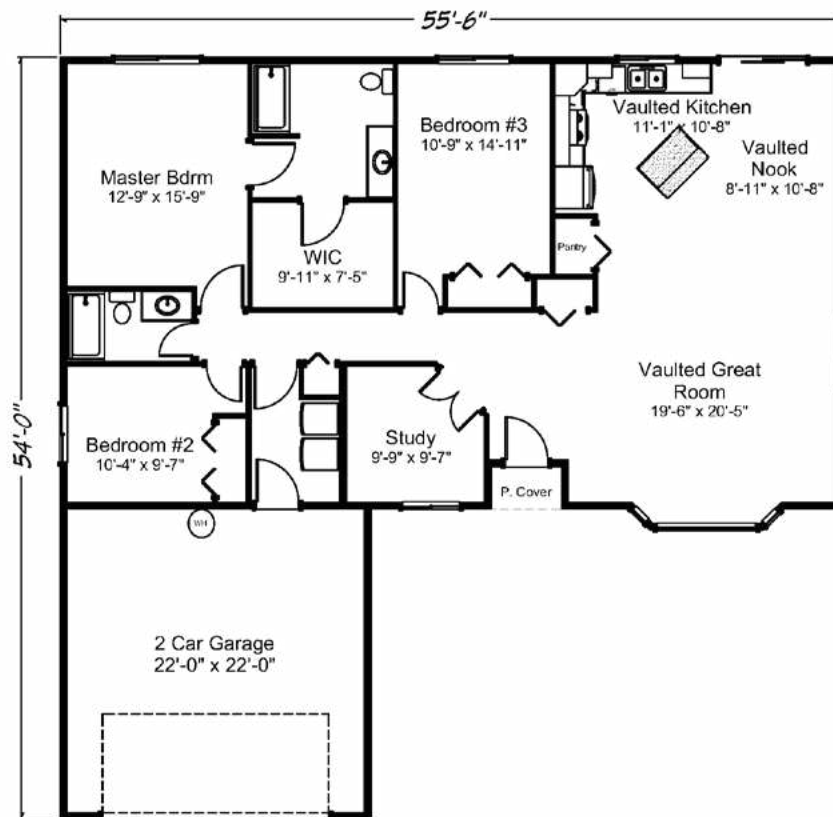

Classic 1767 sq. ft. • 3 bedrooms • 2 baths • 2 car garage

“Built on Your Land” | RealityHomes.com

© 2007-2019 All Rights Reserved - Reality Homes Washington # REALIH984CN / Oregon CCB #166318 / Idaho Lic. #RCE-25285 Plan numbers indicate the approx. square footage of living space. Elevation renderings shown may reflect artists interpretation and/or optional features, and may not represent the finished product. Reality Homes reserves the rights to change specifications and pricing without notice or obligation.