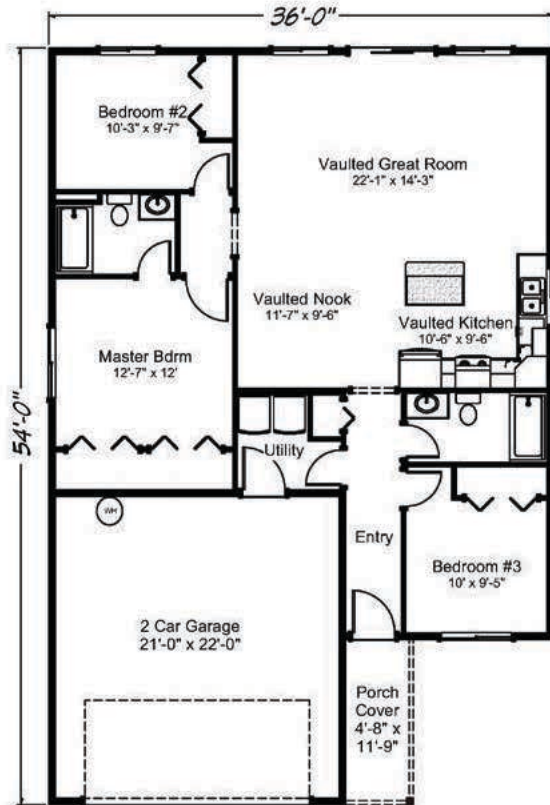

**Allenmore** 1308 sq. ft. • 3 bedrooms • 2 baths • 2 car garage

“Built on Your Land” | [FairwayHomesWest.com](http://FairwayHomesWest.com)

© 2007-2019 All Rights Reserved - Fairway Homes West Arizona Lic. #ROC261141. Plan numbers indicate the approx. square footage of living space. Elevation renderings shown may reflect artists interpretation and/or optional features, and may not represent the finished product. Fairway Homes West reserves the rights to change specifications and pricing without notice or obligation.