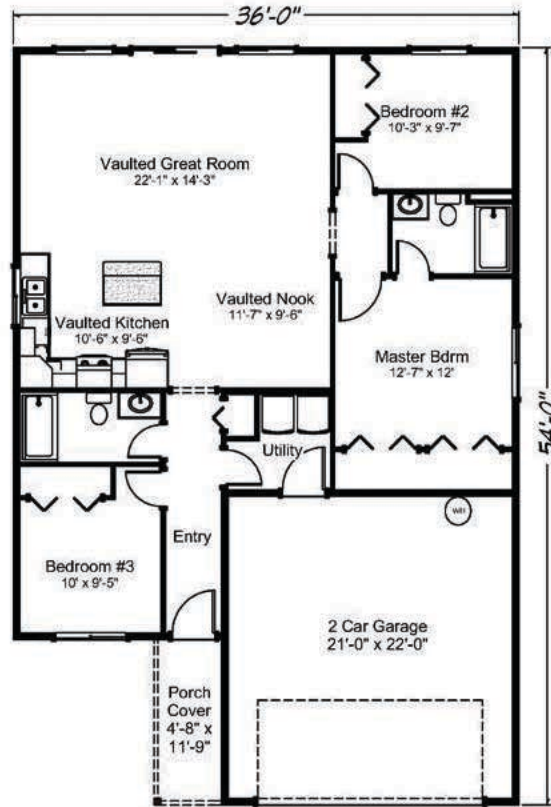

Allenmore 1308 sq. ft. • 3 bedrooms • 2 baths • 2 car garage

“Built on Your Land” | FairwayHomesWest.com

© 2007-2019 All Rights Reserved - Fairway Homes West Arizona Lic. #ROC261141. Plan numbers indicate the approx. square footage of living space. Elevation renderings shown may reflect artists interpretation and/or optional features, and may not represent the finished product. Fairway Homes West reserves the rights to change specifications and pricing without notice or obligation.