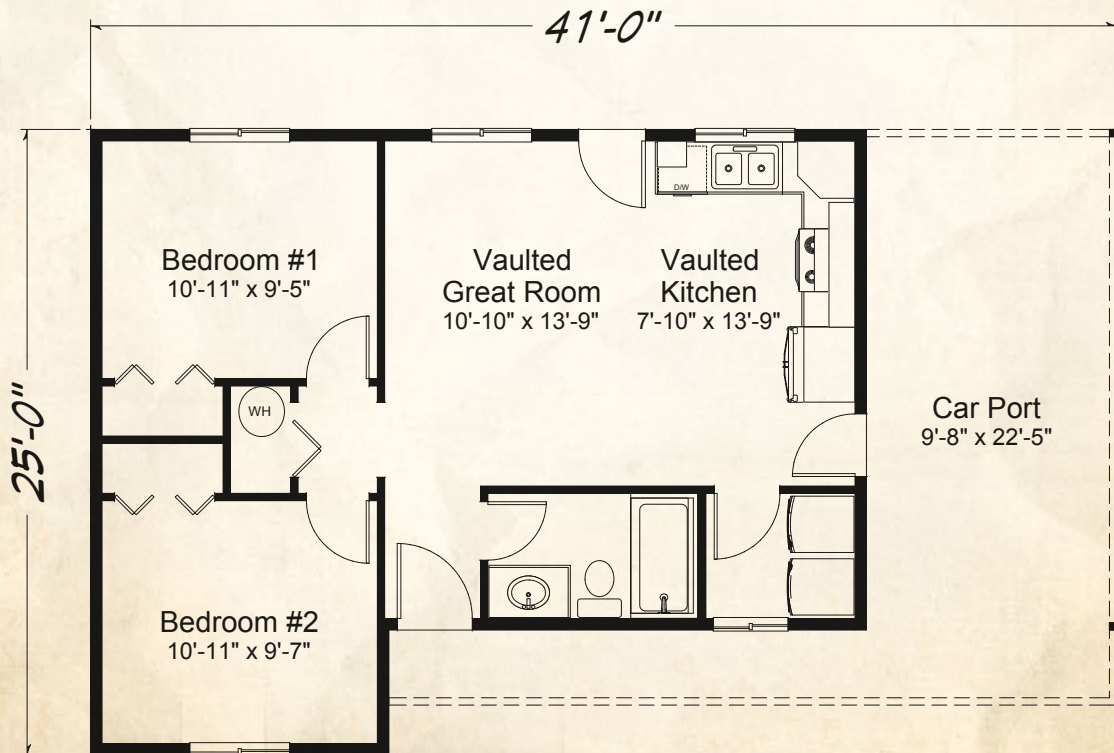

skyridge

680 sq. ft. - 2 bedrooms - 1 bath - large carport

visit us at www.fairwayhomeswest.com

remember it's:

your home, your way!