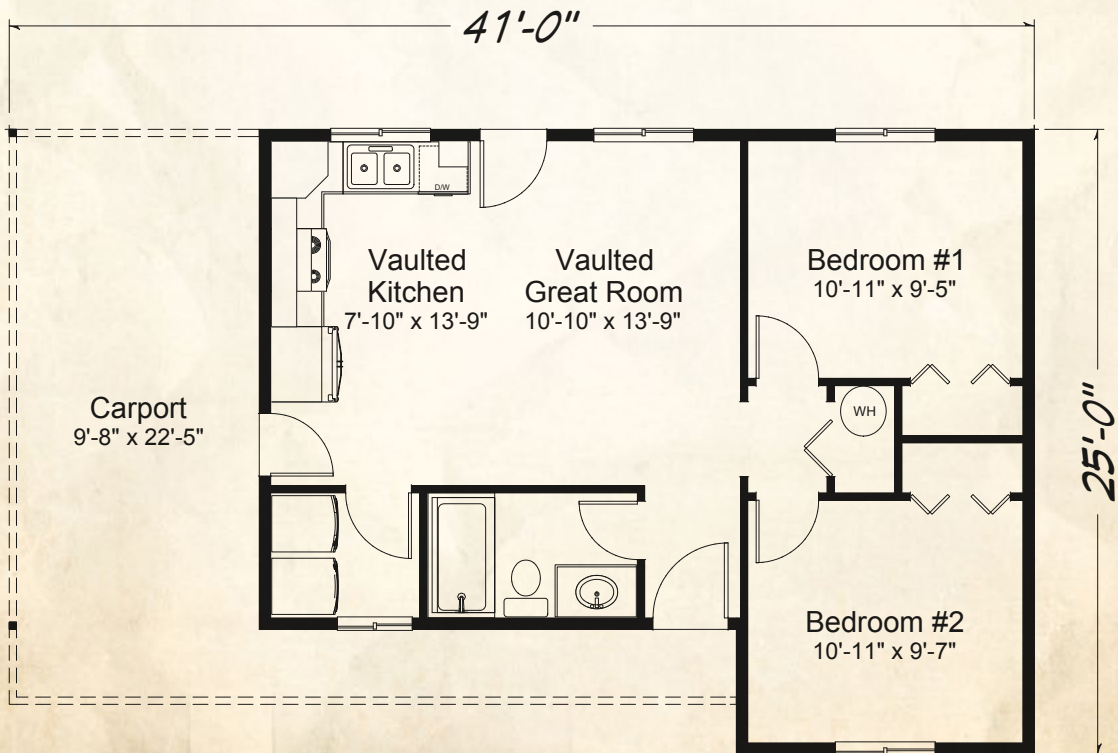

skyridge

680 sq. ft. - 2 bedrooms - 1 bath - large carport

visit us at www.fairwayhomeswest.com

remember it's:

your home, your way!